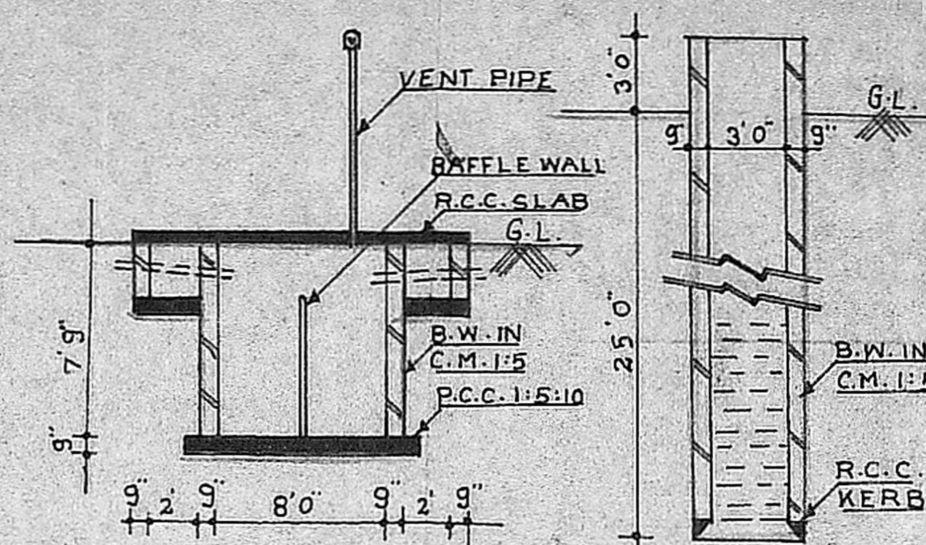

ELEVATION

SECTION OF SEPTIC TANK

SECTION OF 3'0" DIA WELL

APPROVED
SUBJECT TO THE CONDITIONS IN THIS ORDER.
FOR MEMB. 25/10/92
MADRAS METROPOLITAN DEVELOPMENT AUTHORITY
MADRAS - 600 008.

Planning Permit No. A129/2072/92
No. 25/10/92
25/10/92