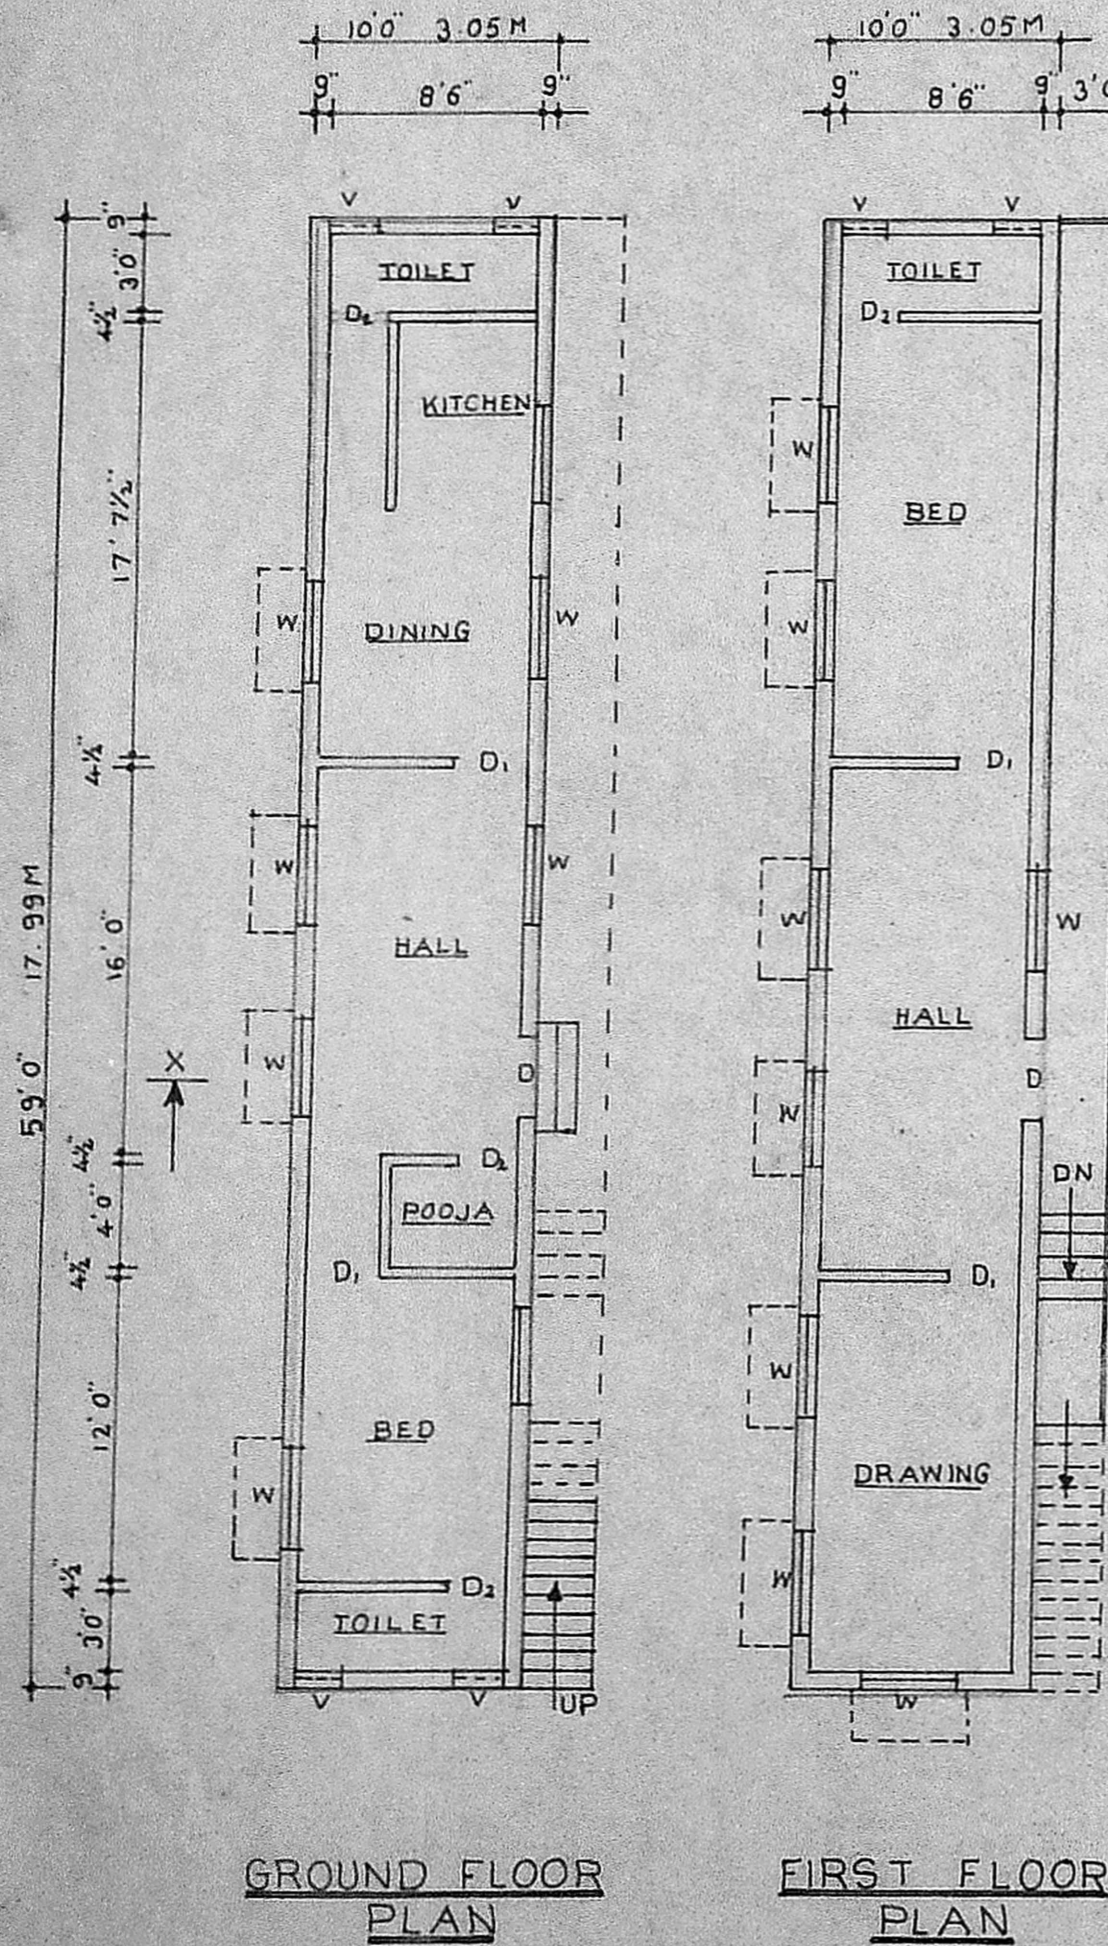

**PLAN SHOWING THE PROPOSED RESIDENCE
IN P.No.114. S.No.35/1A1, THIRUMALAI
NAGAR ANNEXE, SEEVARAM VILLAGE,
SAIDAPET TALUK, CHENGALPUT M.G.R. Dist.**

SCALE: 1"=8'0" OR 1:100

GROUND FLOOR PLAN

FIRST FLOOR PLAN